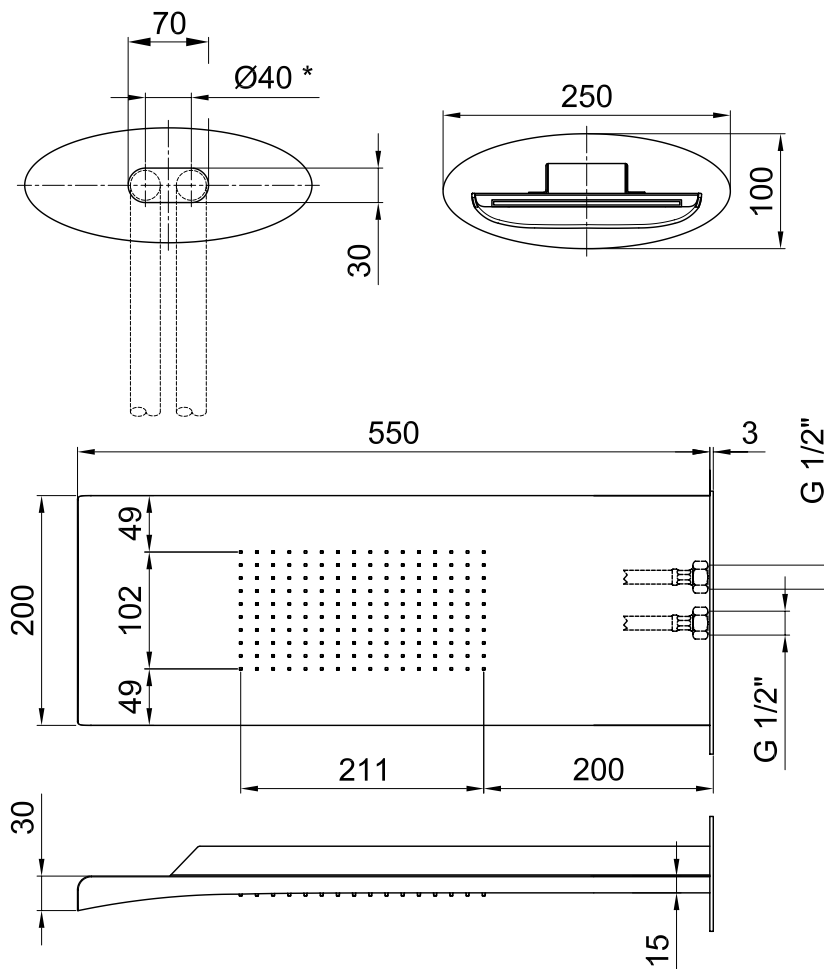

■ AC0741

aria

W
WEBERT®
italian design

* interasse massimo tubi G1/2" F